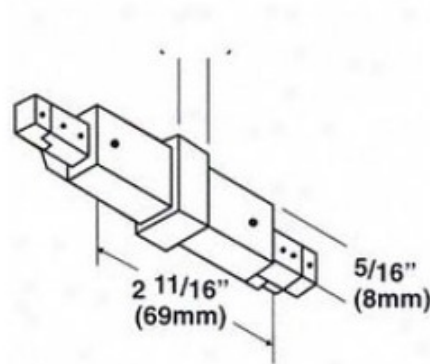

1-Circuit Track LA-2 Conductive Mini Connector

Description:

Conductive end to end mini connector for single circuit track. Finish in Black, White or Silver. 2.7 inch width x 1.5 inch depth.

Shown in: White

List Price: \$20.00
 Our Price: \$12.00

Shade Color: N/A
 Body Finish: White
 Lamp: N/A
 Wattage: N/A
 Dimmer: N/A
 Dimensions: 2.7"W x 1.5"D

Product Number: CNT24359			
Company:		Fixture Type:	Date: Apr 22, 2018
Project:		Approved By:	