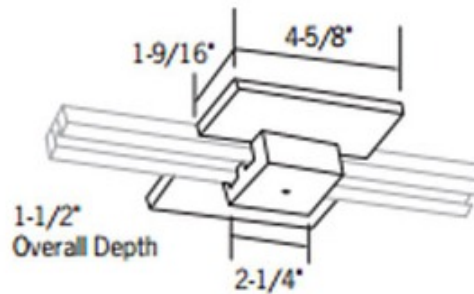

1-Circuit Track LA-7 Floating Feed Kit

Description:

Floating feed point kit for single circuit track can be installed at any point along a track section. Kit includes square J-box canopy cover, J-box mounting bracket, track adaptor and one LA-211 series end cap. Finish in Black, Silver or White. 4.6 inch width x 1.5 inch height.

Shown in: Black

List Price: \$30.00
 Our Price: \$18.00

Shade Color: N/A
 Body Finish: Black
 Lamp: N/A
 Wattage: N/A
 Dimmer: N/A
 Dimensions: 1.5"H x 4.6"W

Product Number: CNT24377			
Company:		Fixture Type:	Date: Apr 25, 2018
Project:		Approved By:	