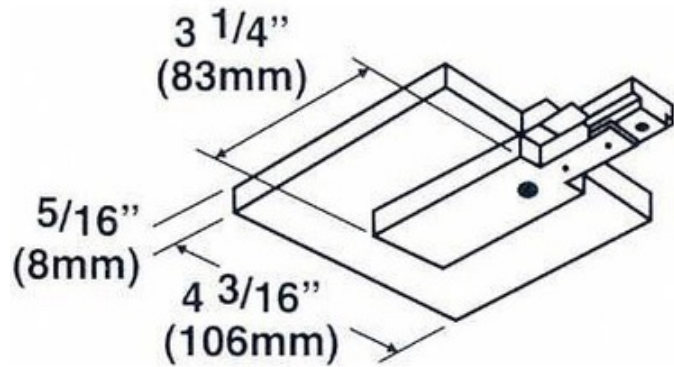

# 1-Circuit Track LA-9 Outlet Box Feed Kit

**Description:**

Outlet box feed kit for single circuit track features a square cover plate with end feed. One 0.5 inch knockout Kit includes J-box mounting bracket, threaded nipple and nut. Finish in Black, Silver or White. 4.2 inch depth x .3 inch height.

Shown in: White

List Price: \$25.00  
 Our Price: \$15.00

Shade Color: N/A  
 Body Finish: White  
 Lamp: N/A  
 Wattage: N/A  
 Dimmer: N/A  
 Dimensions: 0.3"H x 4.2"W x 4.2"D

Product Number: <b>CNT24386</b>			
Company:		Fixture Type:	Date: Apr 25, 2018
Project:		Approved By:	