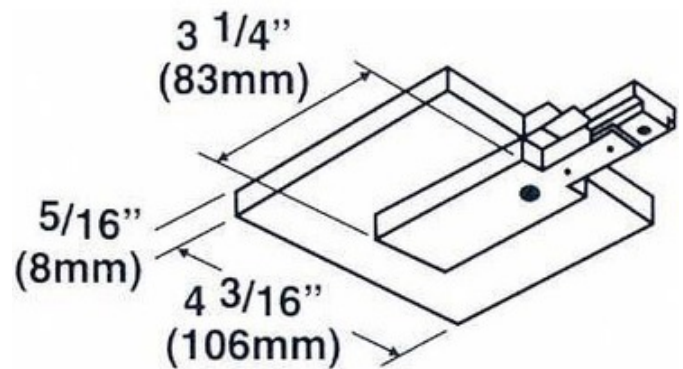

**BRAND**

ConTech

**DESCRIPTION**

Outlet box feed kit for single circuit track features a square cover plate with end feed. One 0.5 inch knockout Kit includes J-box mounting bracket, threaded nipple and nut. Finish in Black, Silver or White. 4.2 inch depth x .3 inch height.

SHADE COLOR	N/A
BODY FINISH	White
WATTAGE	N/A
DIMMER	N/A
DIMENSIONS	4.2"W x 0.3"H x 4.2"D
LAMP	N/A

SPEC # CNT24386

COMPANY	PROJECT	FIXTURE TYPE	APPROVED BY	DATE