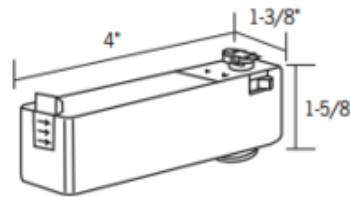

LA2075 20-75W Electronic Transformer for Halogen Lamps

Description:

LA2075N Solid state electronic track mount transformer available in Black, White or Silver finish. Converts 120 volts to 12 volts, 20 to 75 watts maximum. Includes on/off switch and polarity indicator. 4 inch width x 1.4 inch depth x 1.6 inch height. For use with ConTech 1-circuit and 2-circuit 120 volt line voltage track systems.

Shown in: White

List Price: \$112.50
 Our Price: \$60.75

Shade Color: N/A
 Body Finish: White
 Lamp: N/A
 Wattage: N/A
 Dimmer: Low Voltage Electronic
 Dimensions: 1.6"H x 4"W x 1.4"D

Product Number: CNT24394			
Company:		Fixture Type:	Date: Mar 24, 2018
Project:		Approved By:	