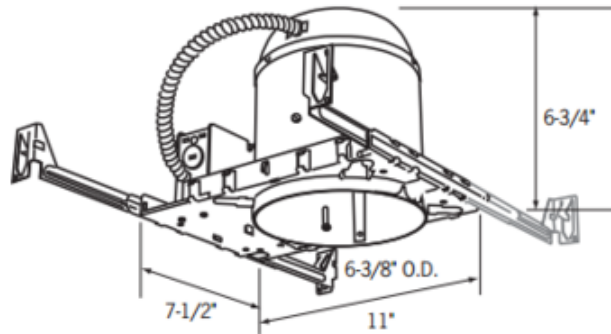

# RL38 6 Inch New Construction Non IC Housing

**Description:**

RL38 6 Inch Universal New Construction Non-IC Housing features a White steel housing with dual extension bars adjustable for 16 and 24 inch center joists. Adjustable socket mounting plate (vertical position). Non-IC designation requires that insulation be kept a minimum of 3 inches away from housing. One 120 volt, A-type, PAR30, BR30, BR40, PAR38 or R40 heat lamp with medium base or LED equivalent is required, but not included. Lamp type and wattage dependent upon housing/trim combination (see attached manufacturer specification). Halogen and incandescent dimmable with a standard incandescent dimmer. Consult bulb manufacturer for dimmer compatibility when using LED bulb option. Input voltage 120V AC, 60Hz. cCSAus Certified. Suitable for damp locations. 7.5 inch width x 11 inch length x 6.75 inch height. A complete fixture includes a housing and trim, sold separately.

Shown in: Galvanized Steel

List Price: \$25.00  
 Our Price: \$13.50

- Shade Color: N/A
  - Body Finish: Galvanized Steel
  - Lamp:
    - 1 x PAR38/Medium (E26)/150W/120V Halogen
    - 1 x PAR38/Medium (E26)/120V LED
    - 1 x A19/Medium (E26)/120V Incandescent
    - 1 x A19/Medium (E26)/120V LED
    - 1 x A19/Medium (E26)/12V Halogen
    - 1 x BR40/Medium (E26)/120V Incandescent
    - 1 x PAR30S/Medium (E26)/120V Halogen
    - 1 x PAR30S/Medium (E26)/120V LED
    - 1 x BR40/Medium (E26)/120V LED
    - 1 x BR30/Medium (E26)/120V Halogen
    - 1 x BR30/Medium (E26)/120V LED
    - 1 x R40/Medium (E26)/120V LED
- Technical Information**  
 Ceiling Type: Drywall with Trim  
 Housing Type: New Construction Non-IC  
 Housing Height: 7.5"  
 Aperture Shape: Round  
 Aperture Size: 6.000"

Ceiling Opening: 6-1/2"  
 Ceiling Thickness: 1/2" - 1-1/2"

Product Number: <b>CNT24454</b>			
Company:		Fixture Type:	Date: Mar 19, 2018
Project:		Approved By:	

#0313RE-RL38-006XX-XXMT

Fax: (773) 883-6131