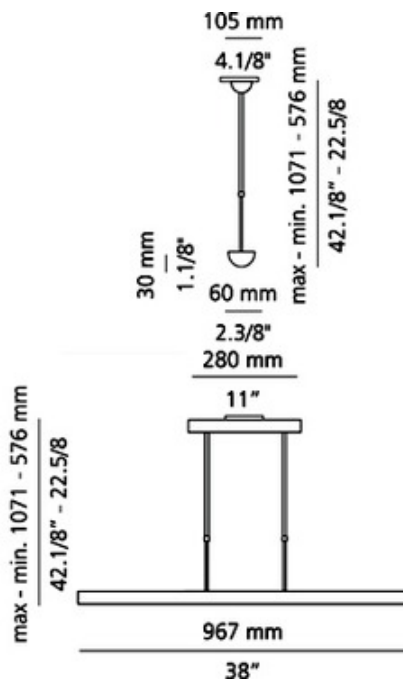

# T-1158 Linear Suspension

**Designer:** Leonardo Marelli

**Description:**

T-1158 linear suspension features a brushed nickel finish. Features telescoping stems. Available in a suspension, wall sconce and floor lamp version. Three 150 watt, 120 volt, T3 Long R7s base halogen lamps not included. Direct and indirect light distribution. ETL listed. Height adjusts 22.63-42.13 inches. 2.38W x 42.13H x 38L.

Shown in: Brushed Nickel

**List Price:** \$1838.25  
**Our Price:** \$1634.02

**Shade Color:** N/A  
**Body Finish:** Brushed Nickel  
**Lamp:** 3 x T3LONG/R7s (RSC)/150W/120V Halogen  
**Wattage:** 450W  
**Dimmer:** Incandescent  
**Dimensions:** 38"L x 42.13"H x 2.38"W