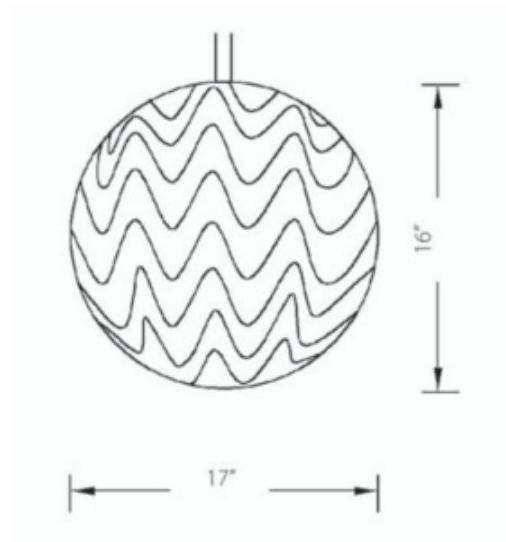

Description:

Meringue Plug in Pendant features waved layers of White polypropylene that create a stunning luminaire. One 60 watt, 120 volt, A19 type Medium base incandescent bulb is required, but not included. General light distribution. 17 inch width x 16 inch height with 197 inch cable and plug. Can be converted to hard wired pendant with canopy by a qualified electrician.

Shown in: White

List Price: $192.50
Our Price: $154.00

Shade Color: White
Body Finish: N/A
Lamp: 1 x A19/Medium (E26)/60W/120V Incandescent
1 x A19/Medium (E26)/120V LED
Wattage: 60W
Dimmer: Incandescent
Dimensions: 16"H x 17"W