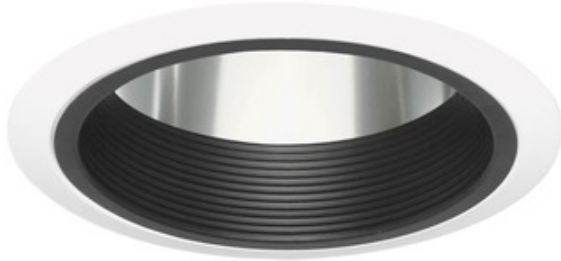

## 233 Series 6 Inch Reflector With Baffle Trim

**Description:**

233 Series 6 Inch Reflector Trim is available with a White trim and Clear Alzak reflector/Black baffle. One 120 volt, A19 or A21 medium base halogen/incandescent or LED equivalent lamp is required, but not included. Lamp type/wattage dependent upon housing/trim combination (see attached Juno manufacturer specification). 7 5/8 inch outside diameter. 5 7/8 inch aperture. A complete fixture includes a housing and trim, sold separately.

Shown in: White / Clear Alzak / Black Baffle

**List Price:** \$102.12  
**Our Price:** \$61.27

**Shade Color:** Black Baffle  
**Body Finish:** White / Clear Alzak  
**Lamp:** 1 x A19/Medium (E26)/75W/120V Incandescent  
 1 x A19/Medium (E26)/120V LED  
 1 x A19/Medium (E26)/120V Incandescent  
 1 x A21/Medium (E26)/120V Incandescent  
 1 x A21/Medium (E26)/120V LED

**Wattage:** 75W  
**Dimmer:** Dimmable

**Dimensions:** 6"W  
**Technical Information**

**Function:** Downlight  
**Ceiling Type:** Drywall with Trim  
**Aperture Shape:** Round  
**Aperture Size:** 5.875"