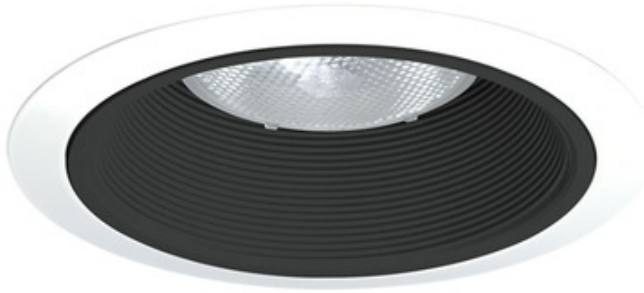

# 24 Series 6 Inch Tapered Baffle Downlight Trim

**Description:**

24 Series 6 Inch Tapered Baffle Downlight Trim is available with a White trim and Black or White baffle, Classic Aged Bronze trim with a Black baffle, Black trim with a Black baffle, or Satin Chrome trim with a Black baffle. Lamp type and wattage dependent on housing/trim combination (see attached Juno manufacturer specification). A complete fixture includes a housing and trim, sold separately.

Shown in: White/ Black Baffle

**List Price:** \$14.99  
**Our Price:** \$8.99

**Shade Color:** N/A  
**Body Finish:** White/ Black Baffle  
**Lamp:**  
 1 x PAR30L/Medium (E26)/75W/120V Halogen  
 1 x BR30/Medium (E26)/120V Incandescent  
 1 x LED/120V LED  
 1 x PAR30L/Medium (E26)/120V LED  
 1 x BR30/Medium (E26)/120V Halogen  
 1 x BR30/Medium (E26)/120V LED  
**Wattage:** 75W  
**Dimmer:** Dimmable  
**Technical Information**  
**Dimensions:** 6" W  
**Function:** Downlight  
**Aperture Shape:** Round  
**Aperture Size:** 5.750"