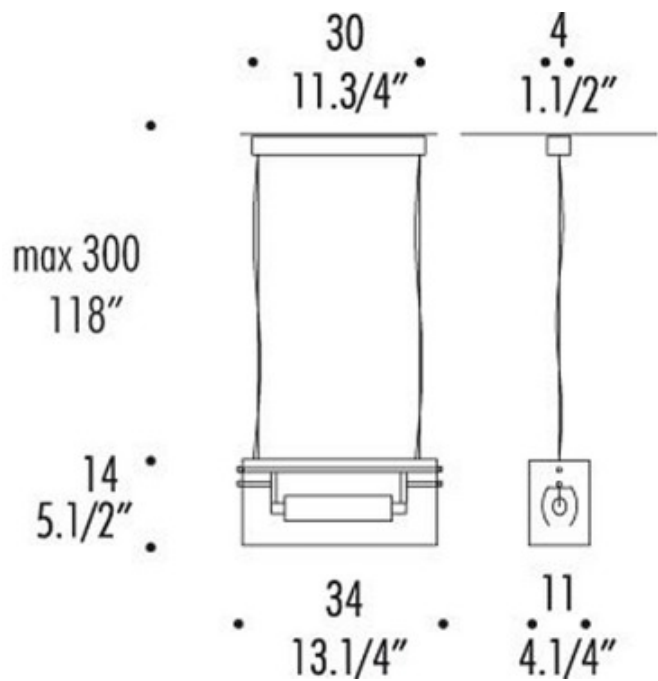

# Vittoria S2 Suspension

**Designer:** R. Toso & N. Massari & Associates

**Description:**

Vittoria S2 suspension features a hand blown oval glass diffuser. Glass diffuser also available in crystal, mirrored chrome glass, satin white, satin blue, satin amber and satin red. Features an anti-glare screen. Finish available in polished chrome and brushed nickel. One 150 watt, 120 volt, T3 Long RSC base halogen lamp not included. General light distribution. c/UL listed. Made in Italy. Overall height is 118 inches. 13.25W x 5.5H.

Shown in: Polished Chrome / Crystal

**List Price:** \$1916.25  
**Our Price:** \$1533.00

**Shade Color:** Crystal  
**Body Finish:** Polished Chrome  
**Lamp:** 1 x T3LONG/R7s (RSC)/150W/120V Halogen  
**Wattage:** 150W  
**Dimmer:** Incandescent  
**Dimensions:** 5.5"H x 13.25"W

Product Number: <b>LEU2566</b>			
Company:		Fixture Type:	Date: Apr 26, 2018
Project:		Approved By:	

#1222SU-VITTOR2-014H1-CLCH

Fax: (773) 883-6131

Phone: 866-954-4489

Address: 1718 W. Fullerton Ave. Chicago IL 60614