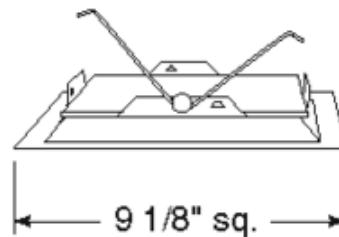

60 Series 8 Inch Square Crystal Diffuser Trim

Description:

60 Series 8 Inch Square Crystal Diffuser Trim features a White trim finish. One 120 volt, A19 medium base halogen/incandescent or LED equivalent lamp is required, but not included. Lamp type and wattage dependent on housing/trim combination (see attached Juno manufacturer specification). A complete fixture includes a housing and trim, sold separately.

Technical Information

Function: Downlight
Ceiling Type: Drywall with Trim
Aperture Shape: Square
Aperture Size: 8.000"

Product Number: JUN25709			
Company:		Fixture Type:	Date: Mar 21, 2018
Project:		Approved By:	