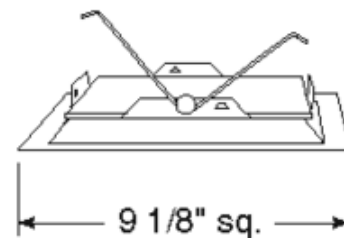

COMPANY	PROJECT	FIXTURE TYPE	APPROVED BY	DATE