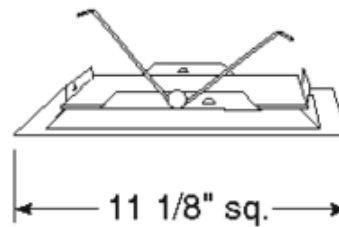

70 Series 10 Inch Square Crystal Diffuser Trim

Description:

70 Series 10 Inch Square Crystal Diffuser Trim features a crystal diffuser with a White trim finish. One 120 volt, A19 or A21 medium base incandescent/halogen or LED equivalent is required, but not included. Lamp type and wattage dependent on housing/trim combination (see attached Juno manufacturer specification). A complete fixture includes a housing and trim, sold separately.

Wattage: 72W
Dimmer: Dimmable
Dimensions: 11.1"W x 11.1"D

Technical Information
Function: Decorative
Ceiling Type: Drywall with Trim
Aperture Shape: Square
Aperture Size: 10.000"

Product Number: JUN25788			
Company:		Fixture Type:	Date: Mar 17, 2018
Project:		Approved By:	