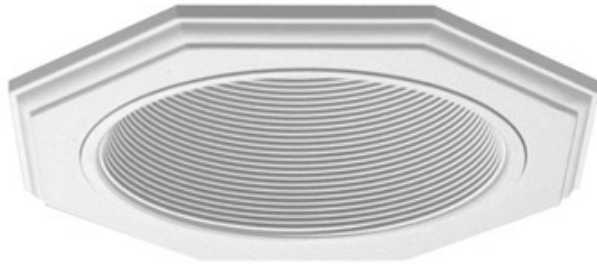

9024 Series 6 Inch Octagonal Trim

Description:

9024 Series 6 Inch Octagonal Trim with White trim and baffle. One 120 volt, BR30 or PAR30 medium base halogen/incandescent or LED equivalent lamp is required, but not included, or available with 120 volt LED module included in housing. Lamp type and wattage dependent on housing/trim combination (see attached Juno manufacturer specification). A complete fixture includes a housing and trim, sold separately.

Shown in: White/ White Baffle

List Price: \$73.26
Our Price: \$43.96

- Shade Color:** N/A
- Body Finish:** White/ White Baffle
- Lamp:**
 - 1 x BR30/Medium (E26)/65W/120V Incandescent
 - 1 x BR30/Medium (E26)/120V LED
 - 1 x LED/120V LED
 - 1 x PAR30S/Medium (E26)/120V Halogen
 - 1 x PAR30S/Medium (E26)/120V LED
 - 1 x BR30/Medium (E26)/120V Halogen
- Wattage:** 65W
- Dimmer:** Dimmable
- Technical Information**
- Dimensions:** 6" W
- Function:** Downlight
- Ceiling Type:** Drywall with Trim
- Aperture Shape:** Round
- Aperture Size:** 5.750"