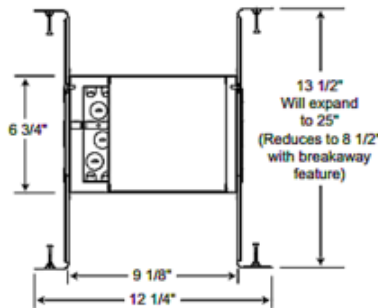

IC1 4 Inch IC New Construction Housing

Description:

IC1 4 Inch IC Air-Loc New Construction Housing features a double wall aluminum housing. Inner housing is vertically adjustable to accommodate up to a 1.75 inch ceiling thickness. IC designation allows for housing to be completely covered with insulation. Air-Loc rated housing stops infiltration and exfiltration of air, reducing heating and cooling. Does not require separate ALG gasket. Lamp type and wattage dependent on housing/trim combination (see attached manufacturer specification). UL Listed for through-branch wiring and damp locations. Wet location listed with specific trims. GU10 whip required for use with GU10 MR16 lamp trim. 12.25 inch length x 6.75 inch width x 6 inch height. A complete housing includes a housing and trim, sold separately.

Technical Information

- Wattage: 60W
- Ceiling Type: Drywall with Trim
- Dimmer: Dimmable
- Housing Type: New construction IC
- Dimensions: 12.25" L x 6.75" W
- Housing Height: 6"
- Aperture Size: 0.000"
- Product Dimensions: 4.50 inch ceiling cutout