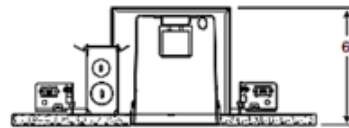

IC1 4 Inch IC New Construction Housing

Description:

IC1 4 Inch IC Air-Loc New Construction Housing features a double wall aluminum housing. Inner housing is vertically adjustable to accommodate up to a 1.75 inch ceiling thickness. IC designation allows for housing to be completely covered with insulation. Air-Loc rated housing stops infiltration and exfiltration of air, reducing heating and cooling. Does not require separate ALG gasket. Lamp type and wattage dependent on housing/trim combination (see attached manufacturer specification). UL Listed for through-branch wiring and damp locations. Wet location listed with specific trims. GU10 whip required for use with GU10 MR16 lamp trim. 12.25 inch length x 6.75 inch width x 6 inch height. A complete housing includes a housing and trim, sold separately.

Technical Information

- Wattage: 60W
- Ceiling Type: Drywall with Trim
- Dimmer: Dimmable
- Housing Type: New construction IC
- Dimensions: 12.25" L x 6.75" W
- Housing Height: 6"
- Aperture Size: 0.000"
- Product Dimensions: 4.50 inch ceiling cutout