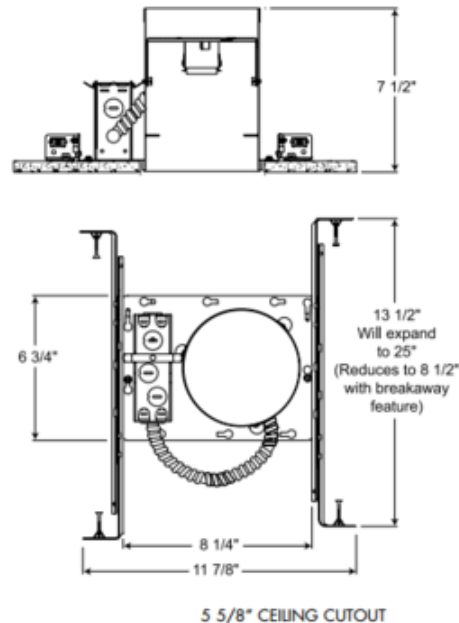

IC20 5 Inch IC New Construction Housing

Description:

IC20 5 Inch IC New Construction Housing is an energy efficient aluminum housing. IC designation allows for housing to be completely covered with insulation. Accommodates ceiling thickness up to 1 inch. When used with Air-Loc gasket (ALG5), stops infiltration and exfiltration of air, reducing heating and cooling costs. Trims shown with Air-Loc symbol do not require a gasket. One 120 volt, A19, PAR30, PAR20, R20 or A15 medium base incandescent/halogen or LED equivalent lamp is required, but not included. Lamp type and wattage dependent on housing/trim combination. Halogen/incandescent dimmable with a standard incandescent dimmer. Consult lamp manufacturer for dimmer compatibility when using an LED equivalent. UL listed for through-branch wiring and damp locations. Trims 210N, 211 and 212N are wet location approved for covered ceiling applications. Trims 215 and 216 are wet location approved for covered ceiling applications when used with outdoor rated lamps. 11.9 inch length x 6.75 inch width x 7.5 inch height. A complete fixture includes a housing and trim, sold separately.

Technical Information

- Ceiling Type: Drywall with J-box
- Housing Type: New Construction IC
- Housing Height: 7.5"
- Aperture Size: 5.63"
- Product Dimensions: 5.63 inch ceiling cutout

| | | | |
|---------------------------------|--|---------------|--------------------|
| Product Number: JUN25875 | | | |
| Company: | | Fixture Type: | Date: Apr 21, 2018 |
| Project: | | Approved By: | |