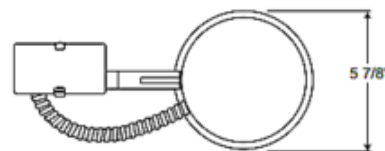

Technical Information:

- Ceiling Type: Drywall with trim
- Housing Type: recessed IC
- Housing Height: 7.125 inch
- Aperture Size: 5.5 inch
- Product Dimensions: 5.50 inch ceiling cutout

Description:

IC20R 5 Inch IC Remodel Housing is an energy efficient sealed housing. IC remodel housing for remodel application where back side of ceiling is not accessible. Installs through an opening in the ceiling from below. Secured in place by factory installed remodel springs. Can be completely covered with insulation. When used with Air-Loc gasket (ALG5R), stops infiltration and ex-filtration of air, reducing heating and cooling costs. Trims shown with Air-Loc symbol do not require a gasket. One 120 volt, A19, BR30, PAR30, PAR20, R20, PAR30L or A15 medium base lamp or LED equivalent is required, but not included. Lamp type and wattage dependent upon housing/trim combination (see attached Juno manufacturer specification). Incandescent/halogen dimmable with a standard incandescent dimmer. Consult lamp manufacturer for dimmer compatibility when using an LED equivalent lamp. UL listed for through-branch wiring, damp locations and IP. Product thermally protected against improper use of lamps. Trims 210N, 211 and 212N are wet location approved for covered ceiling applications. Trims 215 and 216 are wet location approved for covered ceiling applications when used with outdoor rated lamps. 12.5 inch length x 5.9 inch width x 7.5 inch height. A complete fixture includes a housing and trim, sold separately.