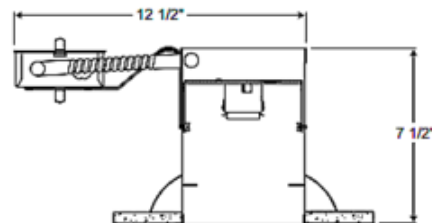

Technical Information:

- Ceiling Type: Drywall with trim
- Housing Type: recessed IC
- Housing Height: 7.125 inch
- Aperture Size: 5.5 inch
- Product Dimensions: 5.50 inch ceiling cutout

Description:

IC20R 5 Inch IC Remodel Housing is an energy efficient sealed housing. IC remodel housing for remodel application where back side of ceiling is not accessible. Installs through an opening in the ceiling from below. Secured in place by factory installed remodel springs. Can be completely covered with insulation. When used with Air-Loc gasket (ALG5R), stops infiltration and ex-filtration of air, reducing heating and cooling costs. Trims shown with Air-Loc symbol do not require a gasket. One 120 volt, A19, BR30, PAR30, PAR20, R20, PAR30L or A15 medium base lamp or LED equivalent is required, but not included. Lamp type and wattage dependent upon housing/trim combination (see attached Juno manufacturer specification). Incandescent/halogen dimmable with a standard incandescent dimmer. Consult lamp manufacturer for dimmer compatibility when using an LED equivalent lamp. UL listed for through-branch wiring, damp locations and IP. Product thermally protected against improper use of lamps. Trims 210N, 211 and 212N are wet location approved for covered ceiling applications. Trims 215 and 216 are wet location approved for covered ceiling applications when used with outdoor rated lamps. 12.5 inch length x 5.9 inch width x 7.5 inch height. A complete fixture includes a housing and trim, sold separately.