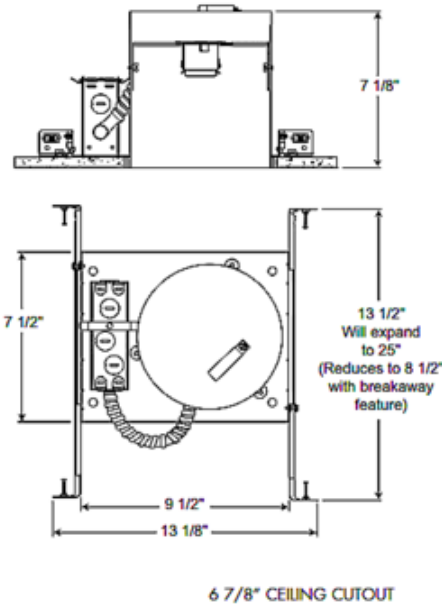

IC22 6 Inch Economy IC New Construction Housing

Description:

IC22 6 Inch IC New Construction Housing is an energy efficient aluminum housing. IC designation allows for housing to be completely covered with insulation. Accommodates ceiling thickness up to 1 inch. When used with Air-Loc gasket (ALG6), stops infiltration and exfiltration of air, reducing heating and cooling costs. Trims shown with Air-Loc symbol do not require a gasket. One 120 volt, A19, BR30, BR40, PAR30, PAR20, R20 or PAR38 medium base incandescent/halogen or LED equivalent lamp is required, but not included. Lamp type and wattage dependent on housing/trim combination. Halogen/incandescent dimmable with a standard incandescent dimmer. Consult lamp manufacturer for dimmer compatibility when using an LED equivalent. UL listed for through-branch wiring and damp locations. Trims 239, 241 and 242 are wet location approved for covered ceiling applications. Trims 28 and 29 are wet location approved when used with outdoor rated lamps. 13.1 inch length x 7.5 inch width x 7.1 inch height. A complete fixture includes a housing and trim, sold separately.

Technical Information

- Ceiling Type: Drywall with trim
- Housing Type: New Construction IC
- Housing Height: 7.1 inch
- Aperture Size: 6.88 inch
- Product Dimensions: 6.88 inch ceiling cutout

Product Number: JUN25878			
Company:		Fixture Type:	Date: Apr 19, 2018
Project:		Approved By:	