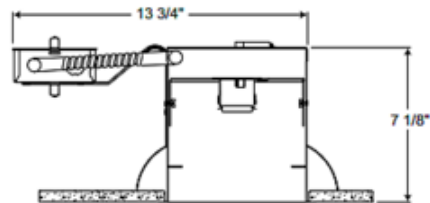

IC22R 6 Inch Economy IC Remodel Housing

Description:

IC22R 6 Inch IC Remodel Housing is an energy efficient sealed housing. IC remodel housing for remodel application where back side of ceiling is not accessible. Installs through an opening in the ceiling from below. Secured in place by factory installed remodel springs. Can be completely covered with insulation. When used with Air-Loc gasket (ALG6R), stops infiltration and ex-filtration of air, reducing heating and cooling costs. Trims shown with Air-Loc symbol do not require a gasket. One 120 volt, A19, BR30, PAR30, PAR20, R20, PAR30L or PAR38 medium base halogen/ incandescent lamp or LED equivalent is required, but not included. Lamp type and wattage dependent upon housing/trim combination (see attached Juno manufacturer specification). Incandescent/halogen dimmable with a standard incandescent dimmer. Consult lamp manufacturer for dimmer compatibility when using an LED equivalent lamp. UL listed for through-branch wiring, damp locations and IP. Product thermally protected against improper use of lamps. Trims 239, 241 and 242 are wet location approved for covered ceiling applications. Trims 28 and 28 are wet location approved for covered ceiling applications when used with outdoor rated lamps. 13.75 inch length x 7.3 inch width x 7.1 inch height. A complete fixture includes a housing and trim, sold separately.

Technical Information

- Ceiling Type: Dry Wall with trim
- Housing Type: Remodel IC
- Housing Height: 7.1 inch
- Aperture Size: 6.75 inch
- Product Dimensions: 6.75 inch ceiling cutout

6 3/4" CEILING CUTOUT