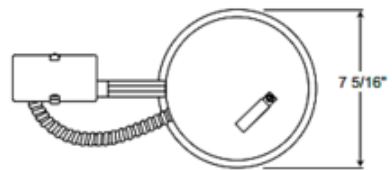

IC22R 6 Inch Economy IC Remodel Housing

Description:

IC22R 6 Inch IC Remodel Housing is an energy efficient sealed housing. IC remodel housing for remodel application where back side of ceiling is not accessible. Installs through an opening in the ceiling from below. Secured in place by factory installed remodel springs. Can be completely covered with insulation. When used with Air-Loc gasket (ALG6R), stops infiltration and ex-filtration of air, reducing heating and cooling costs. Trims shown with Air-Loc symbol do not require a gasket. One 120 volt, A19, BR30, PAR30, PAR20, R20, PAR30L or PAR38 medium base halogen/ incandescent lamp or LED equivalent is required, but not included. Lamp type and wattage dependent upon housing/trim combination (see attached Juno manufacturer specification). Incandescent/halogen dimmable with a standard incandescent dimmer. Consult lamp manufacturer for dimmer compatibility when using an LED equivalent lamp. UL listed for through-branch wiring, damp locations and IP. Product thermally protected against improper use of lamps. Trims 239, 241 and 242 are wet location approved for covered ceiling applications. Trims 28 and 28 are wet location approved for covered ceiling applications when used with outdoor rated lamps. 13.75 inch length x 7.3 inch width x 7.1 inch height. A complete fixture includes a housing and trim, sold separately.

Technical Information

- Ceiling Type: Dry Wall with trim
- Housing Type: Remodel IC
- Housing Height: 7.1 inch
- Aperture Size: 6.75 inch
- Product Dimensions: 6.75 inch ceiling cutout

6 3/4" CEILING CUTOUT