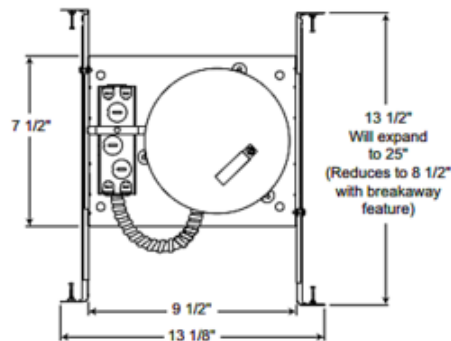

BRAND

Juno Lighting

DESCRIPTION

IC23 6 Inch Economy IC New Construction Housing is an energy efficient aluminum housing. IC designation allows for housing to be completely covered with insulation. Accommodates ceiling thickness up to 1 inch. When used with Air-Loc gasket (ALG6), stops infiltration and exfiltration of air, reducing heating and cooling costs. Trims shown with Air-Loc symbol do not require a gasket. One 120 volt, A19, BR30, BR40, PAR30, PAR20, R20 or PAR38 medium base incandescent/halogen or LED equivalent lamp is required, but not included. Lamp type and wattage dependent on housing/trim combination. Halogen/incandescent dimmable with a standard incandescent dimmer. Consult lamp manufacturer for dimmer compatibility when using an LED equivalent. UL listed for through-branch wiring and damp locations. Trims 239 and 241 are wet location approved for covered ceiling applications. Trims 28 and 29 are wet location approved when used with outdoor rated lamps. 13.1 inch length x 7.5 inch width x 7.1 inch height. A complete fixture includes a housing and trim, sold separately.

Shown in: Aluminum

TRIM COLOR	N/A
BODY FINISH	Aluminum
WATTAGE	N/A
DIMMER	Dimmable
DIMENSIONS	13.1"L x 7.5"W x 7.125"H
BULB NOT INCLUDED	
LAMP	1 x PAR38/Medium (E26)/120V Halogen 1 x PAR38/Medium (E26)/120V LED 1 x A19/Medium (E26)/120V Incandescent 1 x A19/Medium (E26)/120V Incandescent 1 x A19/Medium (E26)/120V LED

Technical Information

CEILING TYPE	Drywall with Trim
HOUSING TYPE	New construction IC
HOUSING HEIGHT	8"
PRODUCT DIMENSIONS	Cutout: 6.88 inch

SPEC # JUN25881

6 7/8" CEILING CUTOUT

COMPANY	PROJECT	FIXTURE TYPE	APPROVED BY	DATE