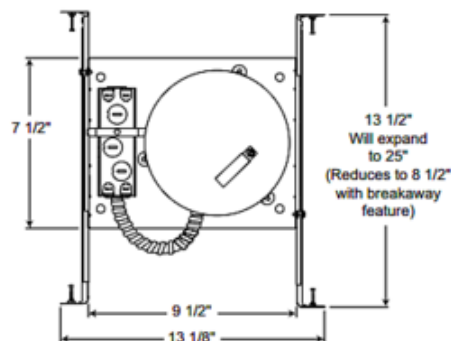

BRAND

Juno Lighting

DESCRIPTION

IC23 6 Inch Economy IC New Construction Housing is an energy efficient aluminum housing. IC designation allows for housing to be completely covered with insulation. Accommodates ceiling thickness up to 1 inch. When used with Air-Loc gasket (ALG6), stops infiltration and exfiltration of air, reducing heating and cooling costs. Trims shown with Air-Loc symbol do not require a gasket. One 120 volt, A19, BR30, BR40, PAR30, PAR20, R20 or PAR38 medium base incandescent/halogen or LED equivalent lamp is required, but not included. Lamp type and wattage dependent on housing/trim combination. Halogen/incandescent dimmable with a standard incandescent dimmer. Consult lamp manufacturer for dimmer compatibility when using an LED equivalent. UL listed for through-branch wiring and damp locations. Trims 239 and 241 are wet location approved for covered ceiling applications. Trims 28 and 29 are wet location approved when used with outdoor rated lamps. 13.1 inch length x 7.5 inch width x 7.1 inch height. A complete fixture includes a housing and trim, sold separately.

Shown in: Aluminum

TRIM COLOR	N/A
BODY FINISH	Aluminum
WATTAGE	N/A
DIMMER	Dimmable
DIMENSIONS	13.1"L x 7.5"W x 7.125"H
BULB NOT INCLUDED	
LAMP	1 x PAR38/Medium (E26)/120V Halogen 1 x PAR38/Medium (E26)/120V LED 1 x A19/Medium (E26)/120V Incandescent 1 x A19/Medium (E26)/120V Incandescent 1 x A19/Medium (E26)/120V LED

Technical Information

CEILING TYPE	Drywall with Trim
HOUSING TYPE	New construction IC
HOUSING HEIGHT	8"
PRODUCT DIMENSIONS	Cutout: 6.88 inch

SPEC # JUN25881

6 7/8" CEILING CUTOUT

COMPANY	PROJECT	FIXTURE TYPE	APPROVED BY	DATE