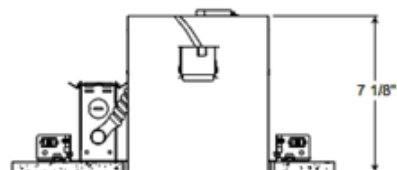

BRAND

Juno Lighting

DESCRIPTION

IC23 6 Inch Economy IC New Construction Housing is an energy efficient aluminum housing. IC designation allows for housing to be completely covered with insulation. Accommodates ceiling thickness up to 1 inch. When used with Air-Loc gasket (ALG6), stops infiltration and exfiltration of air, reducing heating and cooling costs. Trims shown with Air-Loc symbol do not require a gasket. One 120 volt, A19, BR30, BR40, PAR30, PAR20, R20 or PAR38 medium base incandescent/halogen or LED equivalent lamp is required, but not included. Lamp type and wattage dependent on housing/trim combination. Halogen/incandescent dimmable with a standard incandescent dimmer. Consult lamp manufacturer for dimmer compatibility when using an LED equivalent. UL listed for through-branch wiring and damp locations. Trims 239 and 241 are wet location approved for covered ceiling applications. Trims 28 and 29 are wet location approved when used with outdoor rated lamps. 13.1 inch length x 7.5 inch width x 7.1 inch height. A complete fixture includes a housing and trim, sold separately.

Shown in: Aluminum

TRIM COLOR	N/A
BODY FINISH	Aluminum
WATTAGE	N/A
DIMMER	Dimmable
DIMENSIONS	13.1"L x 7.5"W x 7.125"H
BULB NOT INCLUDED	
LAMP	1 x PAR38/Medium (E26)/120V Halogen 1 x PAR38/Medium (E26)/120V LED 1 x A19/Medium (E26)/120V Incandescent 1 x A19/Medium (E26)/120V Incandescent 1 x A19/Medium (E26)/120V LED

Technical Information

CEILING TYPE	Drywall with Trim
HOUSING TYPE	New construction IC
HOUSING HEIGHT	8"
PRODUCT DIMENSIONS	Cutout: 6.88 inch

SPEC # JUN25881

6 7/8" CEILING CUTOUT

COMPANY	PROJECT	FIXTURE TYPE	APPROVED BY	DATE