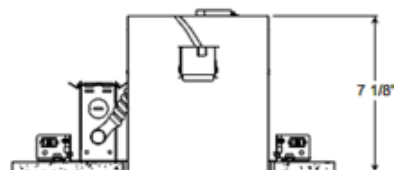

BRAND

Juno Lighting

DESCRIPTION

IC23 6 Inch Economy IC New Construction Housing is an energy efficient aluminum housing. IC designation allows for housing to be completely covered with insulation. Accommodates ceiling thickness up to 1 inch. When used with Air-Loc gasket (ALG6), stops infiltration and exfiltration of air, reducing heating and cooling costs. Trims shown with Air-Loc symbol do not require a gasket. One 120 volt, A19, BR30, BR40, PAR30, PAR20, R20 or PAR38 medium base incandescent/halogen or LED equivalent lamp is required, but not included. Lamp type and wattage dependent on housing/trim combination. Halogen/incandescent dimmable with a standard incandescent dimmer. Consult lamp manufacturer for dimmer compatibility when using an LED equivalent. UL listed for through-branch wiring and damp locations. Trims 239 and 241 are wet location approved for covered ceiling applications. Trims 28 and 29 are wet location approved when used with outdoor rated lamps. 13.1 inch length x 7.5 inch width x 7.1 inch height. A complete fixture includes a housing and trim, sold separately.

Shown in: Aluminum

TRIM COLOR	N/A
BODY FINISH	Aluminum
WATTAGE	N/A
DIMMER	Dimmable
DIMENSIONS	13.1"L x 7.5"W x 7.125"H
BULB NOT INCLUDED	
LAMP	1 x PAR38/Medium (E26)/120V Halogen 1 x PAR38/Medium (E26)/120V LED 1 x A19/Medium (E26)/120V Incandescent 1 x A19/Medium (E26)/120V Incandescent 1 x A19/Medium (E26)/120V LED

Technical Information

CEILING TYPE	Drywall with Trim
HOUSING TYPE	New construction IC
HOUSING HEIGHT	8"
PRODUCT DIMENSIONS	Cutout: 6.88 inch

SPEC # JUN25881

6 7/8" CEILING CUTOUT

COMPANY	PROJECT	FIXTURE TYPE	APPROVED BY	DATE