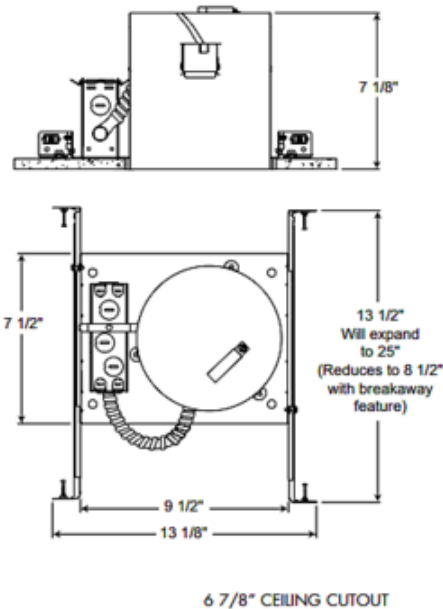

IC23 6 Inch Economy New Construction IC Housing 120V

Description:

IC23 6 Inch Economy IC New Construction Housing is an energy efficient aluminum housing. IC designation allows for housing to be completely covered with insulation. Accommodates ceiling thickness up to 1 inch. When used with Air-Loc gasket (ALG6), stops infiltration and exfiltration of air, reducing heating and cooling costs. Trims shown with Air-Loc symbol do not require a gasket. One 120 volt, A19, BR30, BR40, PAR30, PAR20, R20 or PAR38 medium base incandescent/halogen or LED equivalent lamp is required, but not included. Lamp type and wattage dependent on housing/trim combination. Halogen/incandescent dimmable with a standard incandescent dimmer. Consult lamp manufacturer for dimmer compatibility when using an LED equivalent. UL listed for through-branch wiring and damp locations. Trims 239 and 241 are wet location approved for covered ceiling applications. Trims 28 and 29 are wet location approved when used with outdoor rated lamps. 13.1 inch length x 7.5 inch width x 7.1 inch height. A complete fixture includes a housing and trim, sold separately.

Shown in: Aluminum

List Price: \$13.32
 Our Price: \$7.99

- Shade Color: N/A
- Body Finish: Aluminum
- Lamp:
 - 1 x PAR38/Medium (E26)/120V Halogen
 - 1 x PAR38/Medium (E26)/120V LED
 - 1 x A19/Medium (E26)/120V Incandescent
 - 1 x A19/Medium (E26)/120V Incandescent
 - 1 x A19/Medium (E26)/120V LED
 - 1 x BR30/Medium (E26)/120V Halogen
 - 1 x BR30/Medium (E26)/120V Incandescent
 - 1 x BR30/Medium (E26)/120V LED

Technical Information

- Ceiling Type: Drywall with trim
- Housing Type: New Construction IC
- Housing Height: 7.1 inch
- Aperture Size: 8.000 inch
- Product Dimensions: 6.88 inch ceiling cutout

Product Number: JUN25881			
Company:		Fixture Type:	Date: Mar 20, 2018
Project:		Approved By:	