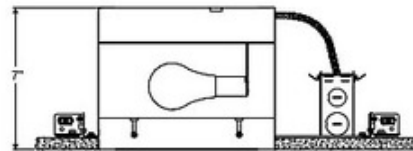

IC6 8 Inch Square IC New Construction Housing

Description:

IC6 8 Inch Square IC Housing features a double wall housing construction. IC designation allows for housing to be completely covered with insulation. Accommodates ceiling thickness up to 1 inch. One 120 volt, 60 watt medium base incandescent or LED equivalent lamp is required, but not included. Consult lamp manufacturer for dimmer compatibility when using LED equivalent. UL listed for through-branch wiring, damp locations and IP. 17.4 inch length x 9.6 inch width x 7 inch height. A complete fixture includes a housing and trim, sold separately.

Shown in: Aluminum

List Price: \$64.38
Our Price: \$38.63

Shade Color: N/A
Body Finish: Aluminum
Lamp: 1 x A19/Medium (E26)/43W/120V Incandescent
 1 x A19/Medium (E26)/120V LED
Wattage: 43W
Dimmer: Incandescent
Dimensions: 17.4"L x 7"H x 9.6"W

Technical Information

Ceiling Type: Drywall with Trim
Housing Type: New construction IC
Housing Height: 7"
Aperture Shape: Square
Aperture Size: 0.000"
Product Dimensions: 8.63in sq ceiling cutout

8 5/8" SQ. CEILING CUTOUT