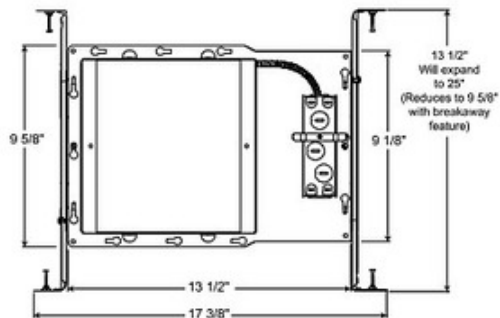

IC6 8 Inch Square IC New Construction Housing

Description:

IC6 8 Inch Square IC Housing features a double wall housing construction. IC designation allows for housing to be completely covered with insulation. Accommodates ceiling thickness up to 1 inch. One 120 volt, 60 watt medium base incandescent or LED equivalent lamp is required, but not included. Consult lamp manufacturer for dimmer compatibility when using LED equivalent. UL listed for through-branch wiring, damp locations and IP. 17.4 inch length x 9.6 inch width x 7 inch height. A complete fixture includes a housing and trim, sold separately.

Shown in: Aluminum

List Price: \$64.38
Our Price: \$38.63

Shade Color: N/A
Body Finish: Aluminum
Lamp: 1 x A19/Medium (E26)/43W/120V Incandescent
 1 x A19/Medium (E26)/120V LED
Wattage: 43W
Dimmer: Incandescent
Dimensions: 17.4"L x 7"H x 9.6"W

Technical Information

Ceiling Type: Drywall with Trim
Housing Type: New construction IC
Housing Height: 7"
Aperture Shape: Square
Aperture Size: 0.000"
Product Dimensions: 8.63in sq ceiling cutout

8 5/8" SQ. CEILING CUTOUT