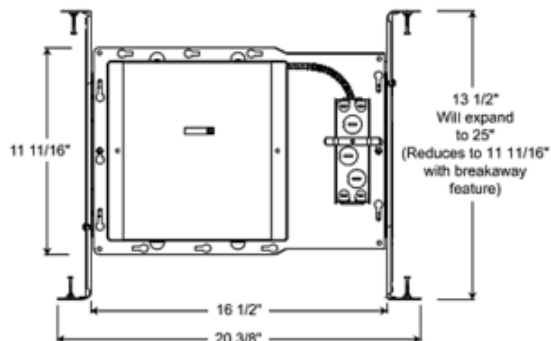

# IC7 10 Inch SQ IC New Construction Housing

**Description:**

IC7 10 Inch Square IC Housing features double wall construction. IC designation allows housing to be completely covered with insulation. Accommodates ceiling thickness up to 1 inch thick. One 120 volt, 100 watt A-type medium base incandescent/halogen or LED equivalent lamp is required, but not included. Consult lamp manufacturer for dimmer compatibility when using LED equivalent lamp. UL listed for through-branch wiring, damp locations and IP. 20.4 inch length x 11.7 inch width x 7 inch height. A complete fixture includes a housing and trim, sold separately.

Shown in: Aluminum

List Price: \$84.36  
 Our Price: \$50.62

Shade Color: N/A  
 Body Finish: Aluminum  
 Lamp: 1 x A19/Medium (E26)/72W/120V Incandescent  
 1 x A19/Medium (E26)/120V LED  
 Wattage: 72W  
 Dimmer: Incandescent  
 Dimensions: 20.4"L x 7"H x 11.7"W

**Technical Information**

Ceiling Type: Drywall with Trim  
 Housing Type: New construction IC  
 Housing Height: 7"  
 Aperture Shape: Square  
 Aperture Size: 0.000"  
 Product Dimensions: 10.6in sq ceiling cutout