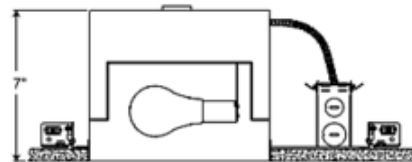

# IC7 10 Inch SQ IC New Construction Housing

**Description:**

IC7 10 Inch Square IC Housing features double wall construction. IC designation allows housing to be completely covered with insulation. Accommodates ceiling thickness up to 1 inch thick. One 120 volt, 100 watt A-type medium base incandescent/halogen or LED equivalent lamp is required, but not included. Consult lamp manufacturer for dimmer compatibility when using LED equivalent lamp. UL listed for through-branch wiring, damp locations and IP. 20.4 inch length x 11.7 inch width x 7 inch height. A complete fixture includes a housing and trim, sold separately.

Shown in: Aluminum

List Price: \$84.36  
 Our Price: \$50.62

Shade Color: N/A  
 Body Finish: Aluminum  
 Lamp: 1 x A19/Medium (E26)/72W/120V Incandescent  
 1 x A19/Medium (E26)/120V LED  
 Wattage: 72W  
 Dimmer: Incandescent  
 Dimensions: 20.4"L x 7"H x 11.7"W

**Technical Information**

Ceiling Type: Drywall with Trim  
 Housing Type: New construction IC  
 Housing Height: 7"  
 Aperture Shape: Square  
 Aperture Size: 0.000"  
 Product Dimensions: 10.6in sq ceiling cutout