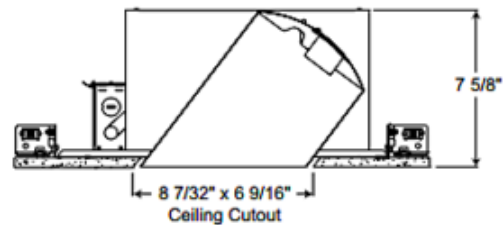

IC928 6 Inch Slope Ceiling IC New Construction Housing

Description:

IC928 6 Inch Slope Ceiling IC New Construction Housing for use in slope ceiling applications with a 7/12 to 12/12 pitch (30 to 45 degrees). Designed for use in insulated areas which allows housing to be completely covered with insulation. Adjustable to position lamp perpendicular to floor. One 120 volt, PAR38, PAR30, BR30, or PAR16 medium base halogen/incandescent or LED equivalent lamp is required, but not included. Halogen and incandescent lamps dimmable using a standard incandescent dimmer. Consult lamp manufacturer for dimmer compatibility when using an LED equivalent lamp. Lamp type/wattage dependent upon housing/trim combination (see attached Juno manufacturer specification). UL listed for through-branch wiring, damp locations and IP. Wet location approved for covered ceiling applications with trim 603. Air-Loc gasket (ALG928), sold separately, stops infiltration and exfiltration of air, reducing heating and cooling. 18.5 inch length x 9.1 inch width x 7.6 inch height. A complete fixture includes a housing and trim, sold separately.

Technical Information:

- Ceiling Type: Sloped
- Wattage: 75W
- Housing Type: Slope IC
- Dimmer: Dimmable
- Housing Height: 7.625"H x 9.1"W
- Dimensions: 18.5"L x 9.1"W x 7.625"H
- Aperture Size: 0.000"
- Product Dimensions: 8.22 x 6.56 in cutout