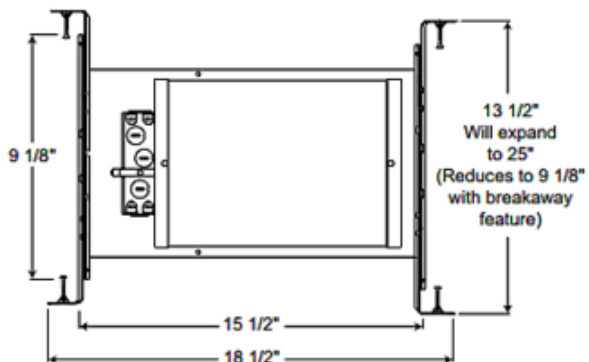

IC928 6 Inch Slope Ceiling IC New Construction Housing

Description:

IC928 6 Inch Slope Ceiling IC New Construction Housing for use in slope ceiling applications with a 7/12 to 12/12 pitch (30 to 45 degrees). Designed for use in insulated areas which allows housing to be completely covered with insulation. Adjustable to position lamp perpendicular to floor. One 120 volt, PAR38, PAR30, BR30, or PAR16 medium base halogen/incandescent or LED equivalent lamp is required, but not included. Halogen and incandescent lamps dimmable using a standard incandescent dimmer. Consult lamp manufacturer for dimmer compatibility when using an LED equivalent lamp. Lamp type/wattage dependent upon housing/trim combination (see attached Juno manufacturer specification). UL listed for through-branch wiring, damp locations and IP. Wet location approved for covered ceiling applications with trim 603. Air-Loc gasket (ALG928), sold separately, stops infiltration and exfiltration of air, reducing heating and cooling. 18.5 inch length x 9.1 inch width x 7.6 inch height. A complete fixture includes a housing and trim, sold separately.

Technical Information:

- Ceiling Type: Sloped
- Wattage: 75W
- Housing Type: Slope IC
- Dimmer: Dimmable
- Housing Height: 7.625"H x 9.1"W
- Dimensions: 18.5"L x 9.1"W x 7.625"H
- Aperture Size: 0.000"
- Product Dimensions: 8.22 x 6.56 in cutout