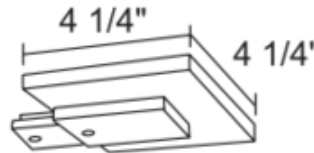

Trac-Lites End Feed Connector with J-Box Cover

Description:

Trac-Lites end feed connector with junction box cover for junction box feed. Includes: junction box cover, fixture strap and ground screw. Finish available in White, Black, Silver or Bronze. 4.25 inch width x 4.25 inch depth. UL listed.

Shown in: Black

List Price: \$16.65
 Our Price: \$9.99

Shade Color: N/A
 Body Finish: Black
 Lamp: N/A
 Wattage: N/A
 Dimmer: N/A
 Dimensions: 4.25"W x 4.25"D

Product Number: JUN25915			
Company:		Fixture Type:	Date: Apr 21, 2018
Project:		Approved By:	