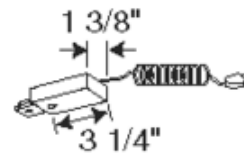

Trac-Lites Cord And Plug Connector

Description:

R22 Trac-Lites cord and plug connector comes with 15 feet two-wire white cord. Includes surface wire retains and in-line switch. Max cap. 7 amps. Finish available in White, Black, Silver or Bronze. Not UL listed.

Shown in: White

List Price: \$48.84
 Our Price: \$29.30

Shade Color: N/A
 Body Finish: White
 Lamp: N/A
 Wattage: N/A
 Dimmer: N/A
 Dimensions: 3.125"W

Product Number: JUN25918			
Company:		Fixture Type:	Date: Apr 23, 2018
Project:		Approved By:	