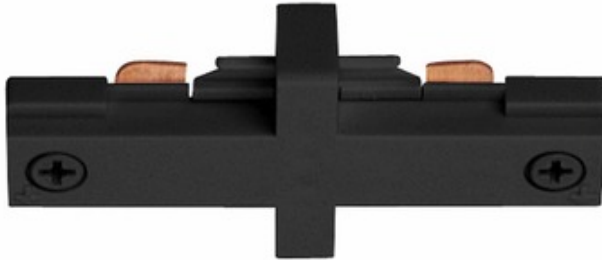

Trac-Lites Miniature Straight Connector

Description:

Trac-Lites miniature straight connector joins two trac sections end to end. Finish available in White, Black, Silver or Bronze. UL listed.

Shown in: Black

List Price: \$10.43

Our Price: \$6.26

- Shade Color: N/A
- Body Finish: Black
- Lamp: N/A
- Wattage: N/A
- Dimmer: N/A
- Dimensions: 0.375"W

Product Number: JUN25919			
Company:		Fixture Type:	Date: Apr 24, 2018
Project:		Approved By:	