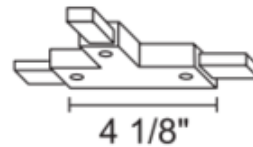

# Trac-Lites T Connector

**Description:**

R25 Trac-Lites T connector joins three trac sections. For junction box feed a T27 outlet box cover is required. Finish available in White, Black, Silver or Bronze. UL listed.

Shown in: Black

List Price: \$44.96  
 Our Price: \$26.98

Shade Color: N/A  
 Body Finish: Black  
 Lamp: N/A  
 Wattage: N/A  
 Dimmer: N/A  
 Dimensions: 4.1"W

Product Number: <b>JUN25923</b>			
Company:		Fixture Type:	Date: Apr 20, 2018
Project:		Approved By:	