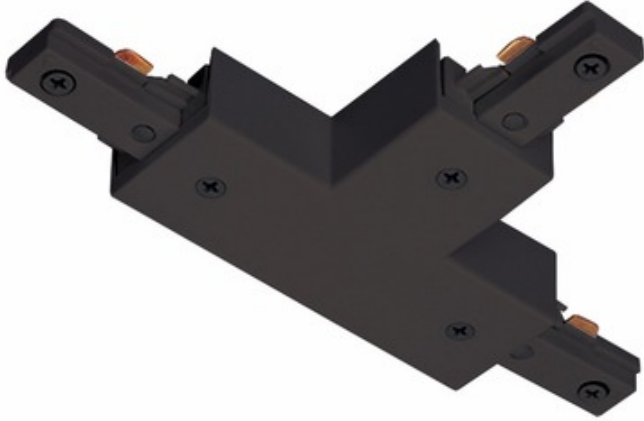

# Trac-Lites T Connector

**Description:**

R25 Trac-Lites T connector joins three trac sections. For junction box feed a T27 outlet box cover is required. Finish available in White, Black, Silver or Bronze. UL listed.

Shown in: Black

List Price: \$44.96  
 Our Price: \$26.98

Shade Color: N/A  
 Body Finish: Black  
 Lamp: N/A  
 Wattage: N/A  
 Dimmer: N/A  
 Dimensions: 4.1"W

Product Number: <b>JUN25923</b>			
Company:		Fixture Type:	Date: Apr 20, 2018
Project:		Approved By:	