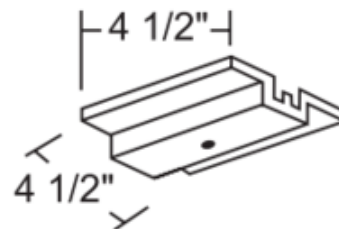

Trac-Lites Floating Electrical Feed

Description:

Trac-Lites floating electrical feed permits mounting at any point along track at outlet box. Includes: floating connector, junction box cover and extra track dead end. Finish available in White, Black, Silver or Bronze. 4.5 inch width x 4.5 inch depth. UL listed.

Shown in: Black

List Price: \$19.20
 Our Price: \$11.52

Shade Color: N/A
 Body Finish: Black
 Lamp: N/A
 Wattage: N/A
 Dimmer: N/A
 Dimensions: 4.5"W x 4.5"D

Product Number: JUN25925			
Company:		Fixture Type:	Date: Mar 23, 2018
Project:		Approved By:	