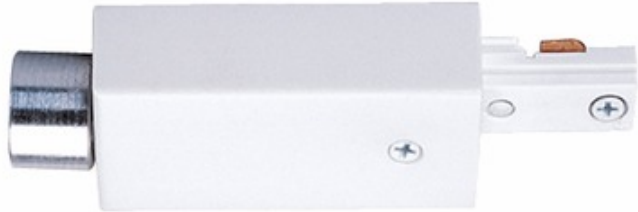

Trac-Lites Conduit Feed Connector

Description:

Trac-Lites conduit feed connector for surface wiring using standard 1/2 inch electrical connector. Finish available in White, Black, Silver or Bronze. 3 inch width x 1 inch depth. UL listed.

Shown in: White

List Price: \$23.20
 Our Price: \$13.92

Shade Color: N/A
 Body Finish: White
 Lamp: N/A
 Wattage: N/A
 Dimmer: N/A
 Dimensions: 3"W x 1"D

Product Number: JUN25931			
Company:		Fixture Type:	Date: Apr 25, 2018
Project:		Approved By:	