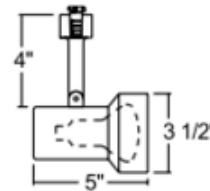

Product Number: JUN25941			
Company:		Fixture Type:	Date: Mar 20, 2018
Project:		Approved By:	

#1000BT-50WRDBA-005H1-00BK

Fax: (773) 883-6131

Phone: 866-954-4489

Address: 1718 W. Fullerton Ave. Chicago IL 60614

www.Lightology.com