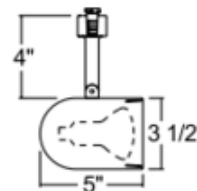

Product Number: JUN25946			
Company:		Fixture Type:	Date: Apr 23, 2018
Project:		Approved By:	

#1000BT-50WRDBK-005H1-WHWH

Fax: (773) 883-6131

Phone: 866-954-4489

Address: 1718 W. Fullerton Ave. Chicago IL 60614

www.Lightology.com