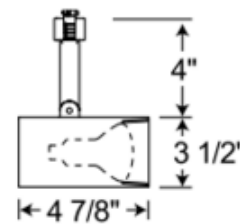

R521 PAR20 Flat Back Cylinder Track Fixture 120V

Description:

R521 PAR20 Flat Back Cylinder Track Fixture features a drawn steel housing with polycarbonate stem available in White with a white baffle. 90 degree vertical aiming capability and 358 degree rotation. Copper alloy contacts provide precise spring action. True, positive electrical ground. On/off switch included. Patented embossed polarity arrows on bottom of adapter. Spring-loaded locking latch with embossed polarity arrows secures trac light to track. Pull-up contact to up position for use on two-circuit track. One 50 watt, 120 volt PAR20 or R20 medium base lamp is required, but not included. UL listed. Compatible with Juno Lighting Trac-Lites, Trac-Master 1-circuit and Trac-Master 2-circuit 120 volt line voltage track systems.

Shown in: White/ White Baffle

List Price: \$31.08
Our Price: \$18.65

- Shade Color:** N/A
- Body Finish:** White/ White Baffle
- Lamp:**
 - 1 x PAR20/Medium (E26)/50W/120V Halogen
 - 1 x PAR20/Medium (E26)/120V LED
 - 1 x R20/Medium (E26)/120V Incandescent
 - 1 x R20/Medium (E26)/120V LED
- Wattage:** 50W
- Dimmer:** Incandescent
- Dimensions:** 4.875"H x 3.5"W