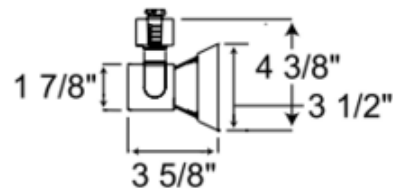

R531 PAR20 Flared Gimbal Track Fixture 120V

Description:

R531 PAR20 Flared Gimbal Track Fixture features a drawn steel housing with stamped gimbal ring available in White, Black, Bronze or Satin Chrome. 90 degree vertical aiming capability and 358 degree rotation. Copper alloy contacts provide precise spring action. True, positive electrical ground. On/off switch included. Patented embossed polarity arrows on bottom of adapter. Spring-loaded locking latch with embossed polarity arrows secures trac light to track. Pull-up contact to up position for use on two-circuit track. One 50 watt, 120 volt PAR20 medium base lamp is required, but not included. UL listed. Compatible with Juno Lighting Trac-Lites, Trac-Master 1-circuit and Trac-Master 2-circuit 120 volt line voltage track systems.

Shown in: Satin Chrome

List Price: \$46.62
Our Price: \$27.97

Shade Color: N/A
Body Finish: Satin Chrome
Lamp: 1 x PAR20/Medium (E26)/50W/120V Halogen
 1 x PAR20/Medium (E26)/120V LED
Wattage: 50W
Dimmer: Incandescent
Dimensions: 3.625"H x 3.5"W