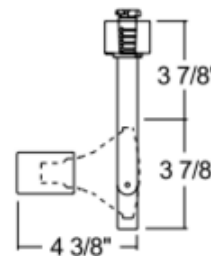

R533 PAR30 Open Back Spotlight Track Fixture 120V

Description:

R533 Open Back Spotlight Track Fixture features 90 degree vertical aiming capability and 358 degree rotation. Finish available in Black or White. Medium base porcelain socket with nickel plated copper screw shell. Copper alloy contacts provide precise spring action. True, positive electrical ground. On/off switch included. Patented embossed polarity arrows on bottom of adapter. Spring-loaded locking latch with embossed polarity arrows secures track light to track. Pull up contact to up position for use on two-circuit. One 75 watt, 120 volt PAR30 medium base halogen bulb or LED equivalent is required, but not included. Halogen dimmable with a standard incandescent dimmer. Consult bulb manufacturer for dimmer compatibility when using LED equivalent. Compatible with Juno Lighting Trac-Lites 1-circuit and Trac-Master 1-circuit and 2-circuit 120 volt line voltage track systems.

Shown in: White

List Price: \$31.08
Our Price: \$18.65

Shade Color: N/A
Body Finish: White
Lamp: 1 x PAR30/Medium (E26)/75W/120V Halogen
 1 x PAR30L/Medium (E26)/120V LED
Wattage: 75W
Dimmer: Incandescent
Dimensions: 4.38"H x 3.88"W