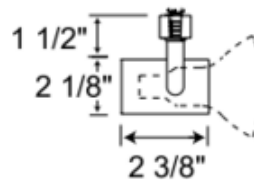

Product Number: JUN25968			
Company:		Fixture Type:	Date: Apr 23, 2018
Project:		Approved By:	

#1000BT-UNIVERS-002H1-00BK

Fax: (773) 883-6131

Phone: 866-954-4489

Address: 1718 W. Fullerton Ave. Chicago IL 60614

www.lightology.com