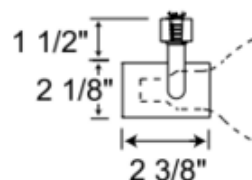

BRAND

Juno Lighting

DESCRIPTION

R541 Universal PAR Track Fixture features a drawn steel housing with steel yoke available in Black or White finish. 90 degree vertical aiming capability and 358 degree rotation. Copper alloy contacts provide precise spring action. True, positive electrical ground. On/off switch included. Patented embossed polarity arrows on bottom of adapter. Spring-loaded locking latch with embossed polarity arrows secures track light to trac. Pull up contact to up position for use on two-circuit. One 50 watt, 120 volt PAR20 or 75 watt, 120 volt PAR30 halogen bulb or LED equivalent is required, but not included. Halogen dimmable with a standard incandescent dimmer. Consult bulb manufacturer for dimmer compatibility when using LED equivalent. UL listed. Compatible with Juno Lighting Trac-Lites 1-circuit and Trac-Master 1-circuit and 2-circuit 120 volt line voltage track systems.

Shown in: Black

SHADE COLOR	N/A
BODY FINISH	Black
WATTAGE	75W
DIMMER	Standard 120V
DIMENSIONS	2.125"W x 2.38"H
BULB NOT INCLUDED	
LAMP	1 x PAR30/Medium (E26)/75W/120V Halogen 1 x PAR20/Medium (E26)/50W/120V Halogen 1 x PAR20/Medium (E26)/120V LED 1 x PAR30S/Medium (E26)/120V LED