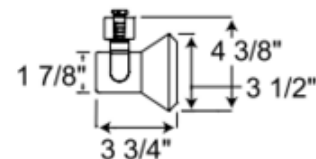

COMPANY	PROJECT	FIXTURE TYPE	APPROVED BY	DATE