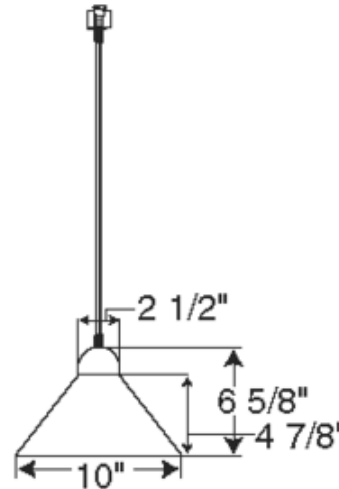

R560 Deco Large Cone Pendant 120V

Description:

R560 Deco Large Cone Pendant features a White or Blue glass shade. Copper alloy contacts provide precise spring action. True, positive electrical ground. On/off switch included. 48 inch field adjustable pendant cord included. Patented embossed polarity arrows on bottom of adapter. Pull-up contact to up position for use on two-circuit track. One 60 watt, 120 volt A-type medium base lamp is required, but not included. 10 inch diameter x 6.63 inch height x 54.63 inch overall length. UL listed. Compatible with Juno Lighting Trac-Lites, Trac-Master 1-circuit and Trac-Master 2-circuit 120 volt line voltage track systems.

Shown in: Blue

List Price: \$88.80
 Our Price: \$53.28

Shade Color: Blue
 Body Finish: N/A
 Lamp: 1 x A19/Medium (E26)/43W/120V Incandescent
 1 x A19/Medium (E26)/120V LED
 Wattage: 43W
 Dimmer: Incandescent
 Dimensions: 54.63"L x 6.63"H x 10"W