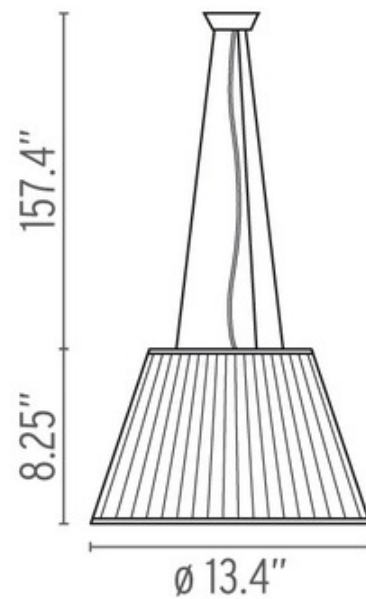

COMPANY

PROJECT

FIXTURE TYPE

APPROVED BY

DATE