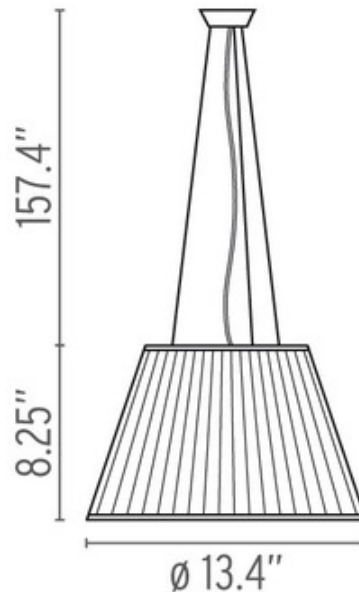

# Romeo Soft S1 Pendant

**Designer:** Philippe Starck

**Description:**

Romeo Soft S1 pendant lamp providing diffused light. Fixture features an acid-etched pressed borosilicate glass internal diffuser and Cream plisse cloth shade with White canopy. Available with incandescent or compact fluorescent lamp option. Incandescent: One 72 watt 120 volt BT-15 ECO medium base halogen bulb is required, but not included. Fluorescent: One 18 watt, 120 volt G24Q-2 compact fluorescent bulb is required, but not included. 13.4 inch diameter x 8.25 inch height x 165.65 inch overall length.

Shown in: White / Plisse Cloth

**List Price:** \$1064.29  
**Our Price:** \$633.25

**Shade Color:** Plisse Cloth  
**Body Finish:** White  
**Lamp:** 1 x BT15/Medium (E26)/72W/120V Halogen  
**Wattage:** 72W  
**Dimmer:** Incandescent  
**Dimensions:** 165.65"L x 8.25"H x 13.4"W