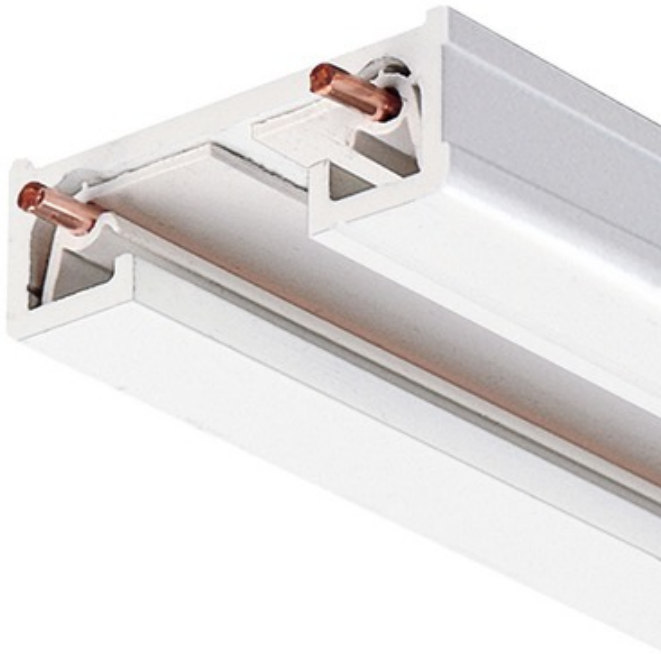

Trac-Lites 1-Circuit Track 120V

Description:

Trac-Lites 120 Volt Track features low-profile, single circuit trac sections for surface or pendant mounting. Extruded aluminum with thermoplastic insulator and injection molded polycarbonade dead-end with set screw. Available in 2, 4, 6, and 8 foot lengths in White, Silver, Black, Bronze or Natural Aluminum finish options. 2 Foot: 19 7/8 inch actual length. 4 Foot: 43 7/8 inch actual length. 6 Foot: 67 7/8 inch actual length. 8 Foot: 91 7/8 inch actual length. For use with Juno Lighting Trac-Lites and Trac-Master trac fixtures, sold separately. UL listed.

Shown in: White

List Price: \$51.84
Our Price: \$31.10

Shade Color: N/A
Body Finish: White
Lamp: N/A
Wattage: N/A
Dimmer: N/A
Dimensions: 67.88"L

Product Number: JUN25980			
Company:		Fixture Type:	Date: Mar 19, 2018
Project:		Approved By:	