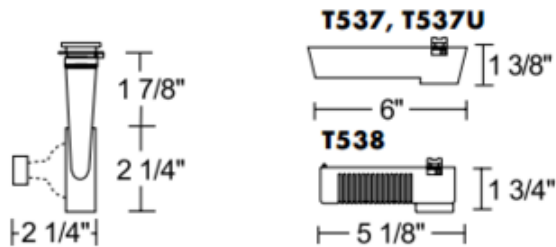

T196 MR16 Open Back Track Fixture 12V

Description:

T196 MR16 Open Back Track Fixture features clean, functional lines allowing for maximum adjustability. Open back spotlights relamp from back and have floating socket mount and on/off switch. The minimum profile with stylized yoke design is ideal for retail and commercial applications. Finish available in White, Black or Satin Chrome. One 50 watt, 12 volt GU5.3 MR16 lamp is required, but not included. Halogen bulb option dimmable with an electronic low voltage dimmer. Check with bulb manufacturer for dimmer compatibility when using LED bulb option. Optional optical accessories available, sold separately. UL listed. Compatible with Juno Lighting Trac-Lites, Trac-Master 1-circuit and Trac-Master 2-circuit 120 volt line voltage track systems. Requires T537 or T538 12 volt electronic transformer, sold separately.

Shown in: White

List Price: \$42.18
Our Price: \$10.55

Shade Color: N/A
Body Finish: White
Lamp: 1 x MR16/GU5.3 (bipin)/50W/12V Halogen
 1 x MR16/GU5.3 (bipin)/12V LED
Wattage: 50W
Dimmer: Dimmable
Dimensions: 2.25"H x 2.25"W