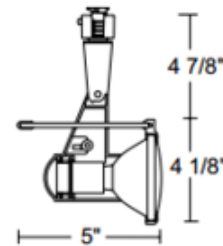

T218 PAR30 Delta 200 Track Fixture 120V

Description:

T218 PAR30 Delta 200 Line Voltage Track Fixture represents the epitome of today's popular open fixture look. The die-cast aluminum exterior features the detailed styling of a precision lighting instrument with a sleek vented look. Features die-cast aluminum body available in Black, White or Silver. 90 degree vertical aiming capability and 358 degree rotation. One locking screw provided. One 75 watt, 120 volt PAR30 medium base lamp is required, but not included. UL listed. Compatible with Juno Lighting Trac-Lites, Trac-Master 1-circuit and Trac-Master 2-circuit 120 volt line voltage track systems.

Shown in: White

List Price: \$108.78
 Our Price: \$65.27

Shade Color: N/A
 Body Finish: White
 Lamp: 1 x PAR30/Medium (E26)/75W/120V Halogen
 1 x PAR30S/Medium (E26)/120V LED
 Wattage: 75W
 Dimmer: Incandescent
 Dimensions: 5"H x 4.13"W