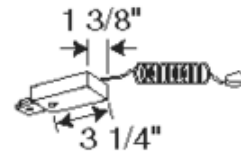

T22 Trac-Master Cord And Plug Connector

Description:

T22 Trac-Master Cord and Plug Connector includes 15 feet of two-wire white cord, surface wire retainers and in-line switch. Max capacity of 7 amps. Finish available in White, Black or Silver. UL listed.

Shown in: White

List Price: \$54.39
 Our Price: \$32.63

Shade Color: N/A
 Body Finish: White
 Lamp: N/A
 Wattage: N/A
 Dimmer: N/A
 Dimensions: 3.25"W x 1.4"D

Product Number: JUN26024			
Company:		Fixture Type:	Date: Apr 27, 2018
Project:		Approved By:	