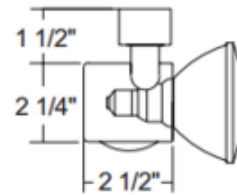

T230 PAR30 Open Close Up Track Fixture 120V

Description:

T230 PAR30 Open Close Up Track Fixture has graceful lines with an extremely compact design. Finish available in White or Black. The fixture has a low profile that hugs the track and an integral handle that allows maximum aiming capability. Features a 90 degree aiming capability and 321 degree rotation. One 75 watt, 120 volt PAR30 lamp is required, but not included. UL listed. Compatible with Juno Lighting Trac-Lites, Trac-Master 1-circuit and Trac-Master 2-circuit 120 volt line voltage track systems.

Shown in: White

List Price: \$48.84
Our Price: \$29.30

Shade Color: N/A
Body Finish: White
Lamp: 1 x PAR30/Medium (E26)/75W/120V Halogen
 1 x PAR30S/Medium (E26)/120V LED
Wattage: 75W
Dimmer: Incandescent
Dimensions: 2.5"H x 2.25"W