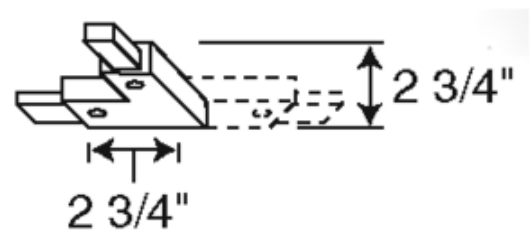

BRAND

Juno Lighting

DESCRIPTION

T24 Trac-Master Adjustable Joiner joins two trac sections to make a 90 degree angle or straight run. Finish available in Black, White or Silver. Straight and right angle covers supplied. For outlet box feed, T27 cover plate required. UL listed. For use with Juno Lighting Trac-Master 1-circuit 120 volt line voltage trac system.

Shown in: White

SHADE COLOR	N/A
BODY FINISH	White
WATTAGE	N/A
DIMMER	N/A
DIMENSIONS	2.75"W x 2.75"D
LAMP	N/A

SPEC # JUN26038

COMPANY	PROJECT	FIXTURE TYPE	APPROVED BY	DATE