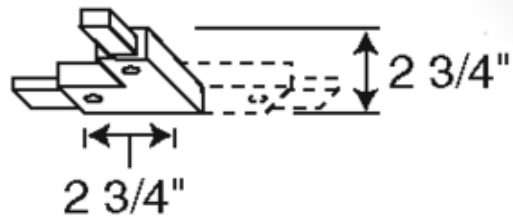

# T24 Trac-Master Adjustable Joiner

**Description:**

T24 Trac-Master Adjustable Joiner joins two trac sections to make a 90 degree angle or straight run. Finish available in Black, White or Silver. Straight and right angle covers supplied. For outlet box feed, T27 cover plate required. UL listed. For use with Juno Lighting Trac-Master 1-circuit 120 volt line voltage trac system.

Shown in: White

List Price: \$36.63  
 Our Price: \$21.98

Shade Color: N/A  
 Body Finish: White  
 Lamp: N/A  
 Wattage: N/A  
 Dimmer: N/A  
 Dimensions: 2.75"W x 2.75"D

Product Number: <b>JUN26038</b>			
Company:		Fixture Type:	Date: Mar 18, 2018
Project:		Approved By:	