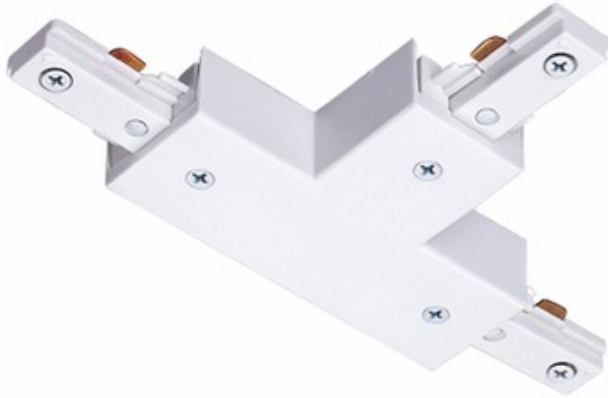

T25 Trac-Master T Connector

Description:

Trac-Master T connector joins three trac sections. For outlet box feed, T27 cover plate required. Finish available in Black, White or Silver. UL listed. For use with Juno Lighting 1-circuit Trac-Master 120 volt line voltage trac system.

Shown in: White

List Price: \$31.81
 Our Price: \$19.09

Shade Color: N/A
 Body Finish: White
 Lamp: N/A
 Wattage: N/A
 Dimmer: N/A
 Dimensions: 4.1"W

Product Number: JUN26040			
Company:		Fixture Type:	Date: Apr 25, 2018
Project:		Approved By:	