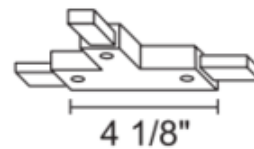

T25 Trac-Master T Connector

Description:

Trac-Master T connector joins three trac sections. For outlet box feed, T27 cover plate required. Finish available in Black, White or Silver. UL listed. For use with Juno Lighting 1-circuit Trac-Master 120 volt line voltage trac system.

Shown in: White

List Price: \$31.81
 Our Price: \$19.09

Shade Color: N/A
 Body Finish: White
 Lamp: N/A
 Wattage: N/A
 Dimmer: N/A
 Dimensions: 4.1"W

Product Number: JUN26040			
Company:		Fixture Type:	Date: Apr 25, 2018
Project:		Approved By:	