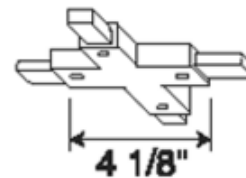

T26 Trac-Master X Connector

Description:

Trac-Master X Connector joins four trac sections at 90 degree angles. Finish available in Black, White or Silver. For outlet box feed, T27 cover plate required. For use with Juno Lighting Trac-Master 1-circuit 120 volt line voltage trac system.

Shown in: White

List Price: \$44.40
 Our Price: \$26.64

Shade Color: N/A
 Body Finish: White
 Lamp: N/A
 Wattage: N/A
 Dimmer: N/A
 Dimensions: 4.1"W x 4.1"D

Product Number: JUN26042			
Company:		Fixture Type:	Date: Apr 21, 2018
Project:		Approved By:	