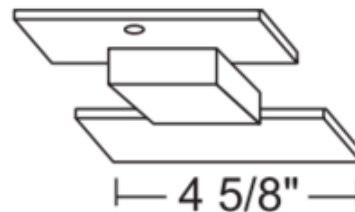

Trac-Master Floating Electrical Feed

Description:

T29 Trac-Master floating electrical feed permits mounting any point of trac under outlet box. Includes floating connector, outlet box cover and extra trac dead end. Finish in Black, White or Silver. UL listed.

Shown in: White

List Price: \$34.97
 Our Price: \$20.98

Shade Color: N/A
 Body Finish: White
 Lamp: N/A
 Wattage: N/A
 Dimmer: N/A
 Dimensions: 4.6"W

Product Number: JUN26050			
Company:		Fixture Type:	Date: Apr 21, 2018
Project:		Approved By:	