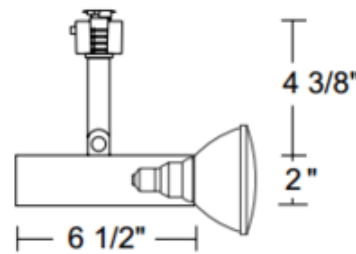

T301 PAR Universal Track Fixture 120V

Description:

T301 Universal Track Fixture offers a wide range of lamp options depending on the application. Medium base porcelain with nickel plated copper screw shell. Socket adjustable for proper lamp positioning. Features 90 degree vertical aiming capability and 358 degree rotation, one locking knob provided. Finish available in Black or White. One 120 volt, 27-50 watt R20, 35-50 watt PAR20, 45-85 watt BR30, 35-75 watt PAR30, 65-120 watt BR40, or 45-250 watt PAR38 medium base bulb is required, but not included. Incandescent/halogen bulb option dimmable with a standard incandescent dimmer. Consult with bulb manufacturer for dimmer compatibility when using LED bulb option. UL listed. Compatible with Juno Lighting Trac-Lites 1-circuit and Trac-Master 1-circuit and 2-circuit 120 volt line voltage track systems.

Shown in: White

List Price: \$53.28
Our Price: \$31.97

- Shade Color:** N/A
Body Finish: White
Lamp:
- 1 x PAR38/Medium (E26)/250W/120V Halogen
 - 1 x PAR38/Medium (E26)/120V LED
 - 1 x PAR20/Medium (E26)/120V Halogen
 - 1 x PAR20/Medium (E26)/120V LED
 - 1 x R20/Medium (E26)/120V Incandescent
 - 1 x R20/Medium (E26)/120V LED
 - 1 x BR30/Medium (E26)/120V Halogen
 - 1 x BR30/Medium (E26)/120V Incandescent
 - 1 x BR30/Medium (E26)/120V LED
 - 1 x BR40/Medium (E26)/120V Incandescent
 - 1 x BR40/Medium (E26)/120V LED
 - 1 x PAR30S/Medium (E26)/120V Halogen
 - 1 x PAR30S/Medium (E26)/120V LED