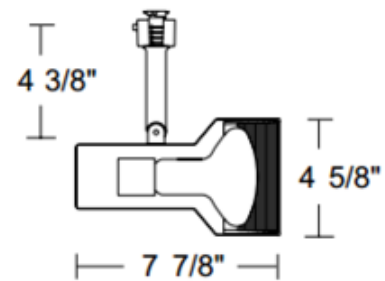

BRAND

Juno Lighting

DESCRIPTION

T305 Trac-Master Step Cylinder Track Head combines classic styling with high-quality metallic and enamel finishes in White with White or Black baffle or Black with Black baffle. Features drawn-steel construction with polycarbonate stem. 90-degree vertical aiming capability and 358-degree rotation. One 45-75 watt, 120 volt BR30 or one 35-75 watt PAR30L halogen bulb or LED equivalent is required, but not included. PAR30L and BR30 halogen/incandescent dimmable with a standard incandescent dimmer. Check with lamp manufacturer for dimmer compatibility when using LED equivalent lamp. UL listed. For use with Juno Lighting Trac-Master 1-circuit and 2-circuit and Trac-Lites 1-circuit line voltage track systems.

SHADE COLOR	N/A
BODY FINISH	White/ White Baffle
WATTAGE	75W
DIMMER	Standard 120V
DIMENSIONS	4.6"W x 7.9"H
BULB NOT INCLUDED	
LAMP	<ul style="list-style-type: none"> 1 x PAR30L/Medium (E26)/75W/120V Halogen 1 x PAR30L/Medium (E26)/120V LED 1 x BR30/Medium (E26)/120V Halogen 1 x BR30/Medium (E26)/120V Incandescent 1 x BR30/Medium (E26)/120V LED