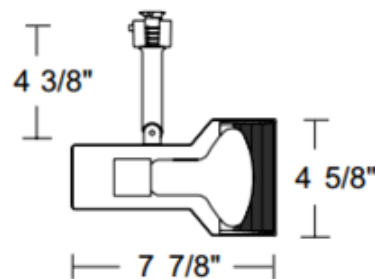

T305 PAR30 Step Cylinder Track Fixture 120V

Description:

T305 Trac-Master Step Cylinder Track Head combines classic styling with high-quality metallic and enamel finishes in White with White or Black baffle or Black with Black baffle. Features drawn-steel construction with polycarbonate stem. 90-degree vertical aiming capability and 358-degree rotation. One 45-75 watt, 120 volt BR30 or one 35-75 watt PAR30L halogen bulb or LED equivalent is required, but not included. PAR30L and BR30 halogen/incandescent dimmable with a standard incandescent dimmer. Check with lamp manufacturer for dimmer compatibility when using LED equivalent lamp. UL listed. For use with Juno Lighting Trac-Master 1-circuit and 2-circuit and Trac-Lites 1-circuit line voltage track systems.

Shown in: White/ White Baffle

List Price: \$88.80
Our Price: \$53.28

- Shade Color:** N/A
- Body Finish:** White/ White Baffle
- Lamp:**
 - 1 x PAR30L/Medium (E26)/75W/120V Halogen
 - 1 x PAR30L/Medium (E26)/120V LED
 - 1 x BR30/Medium (E26)/120V Halogen
 - 1 x BR30/Medium (E26)/120V Incandescent
 - 1 x BR30/Medium (E26)/120V LED
- Wattage:** 75W
- Dimmer:** Incandescent
- Dimensions:** 7.9"H x 4.6"W