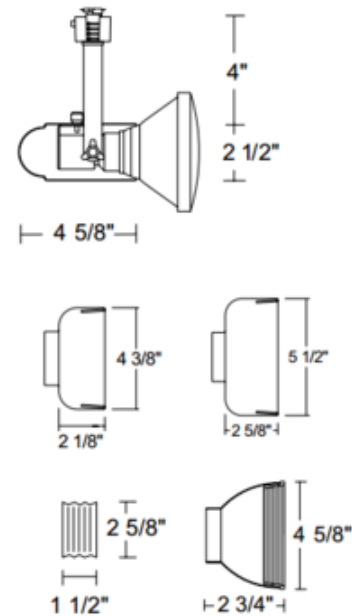

Shown in: White

COMPANY

PROJECT

FIXTURE TYPE

APPROVED BY

DATE