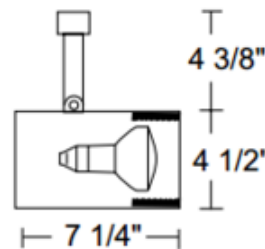

Product Number: JUN26079			
Company:		Fixture Type:	Date: Apr 24, 2018
Project:		Approved By:	

#1000TR-FLABR30-007H1-WHWH

Fax: (773) 883-6131

Phone: 866-954-4489

Address: 1718 W. Fullerton Ave. Chicago IL 60614

www.lightology.com